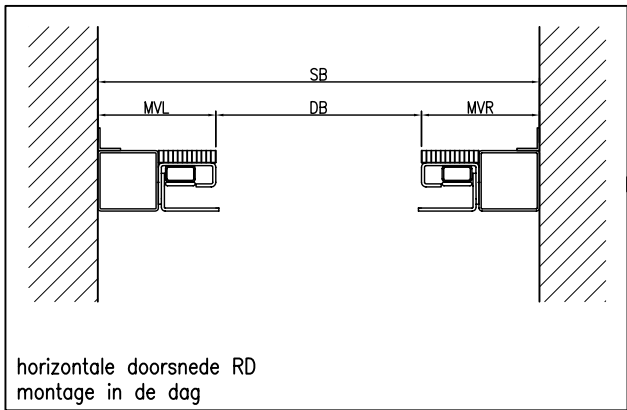

|      |                            |      |       |
|------|----------------------------|------|-------|
| type | RD60                       | RD90 | RD120 |
| DB   |                            |      |       |
| DH   |                            |      |       |
| SB   |                            |      |       |
| SH   |                            |      |       |
| MVL  |                            |      |       |
| MVR  |                            |      |       |
| MVB  |                            |      |       |
| IBD  |                            |      |       |
| WD   |                            |      |       |
| MZ   | L/R                        |      |       |
| BDG  | draai / sleutel schakelaar |      |       |

| montage vlakken (MVL/MVR) |                    |           |            |
|---------------------------|--------------------|-----------|------------|
| breedte                   | oppervlakte        | standaard | noodhandb. |
| < 6800mm                  | < 41m <sup>2</sup> | 165mm     | 165mm      |